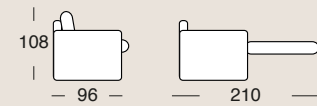

The Saturno sofa bed has got a high back offering you a wide support space for your shoulders and your head.

Tessuto Twist 20
Tissu Twist 20
Fabric Twist 20

materasso
160X195

materasso
140X195

materasso
120X195