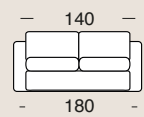

The Saturno sofa bed has got a high back offering you a wide support space for your shoulders and your head.

Tessuto Twist 20
Tissu Twist 20
Fabric Twist 20

materasso
160X195

materasso
140X195

materasso
120X195